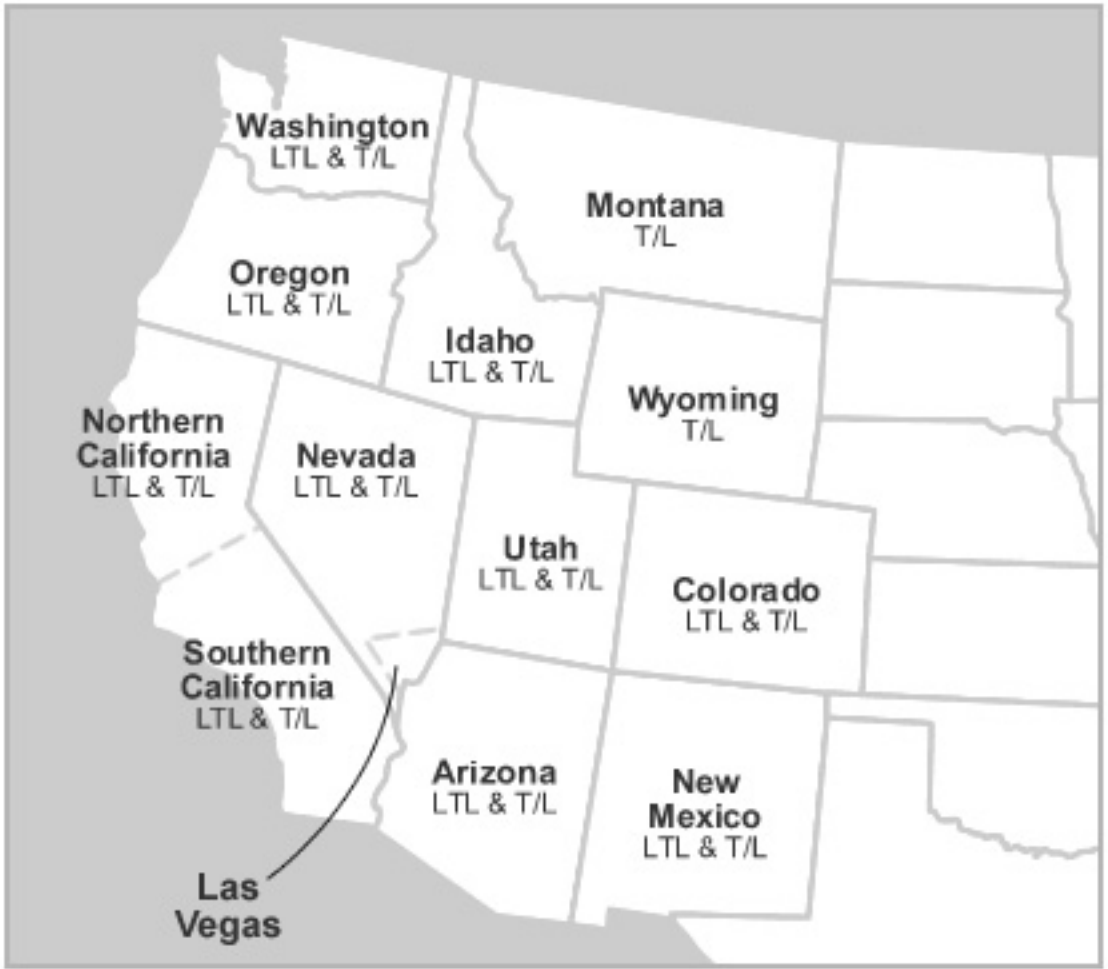

## Coverage Area

T/L = Truckloads Only

LTL & T/L = Less than Trailerload and Truckload

Limited service in Reno, NV and Western Mountains of CO

Mount Airy  
1759 S. Andy Griffith Pkwy.  
Mount Airy, NC 27030  
Phone 800-888-9502  
Fax 336-789-7132